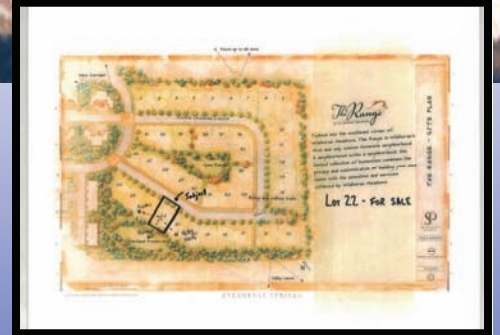

Steps to Gondola

Great lot ready to build at a very attractive price— near the Wildhorse Gondola! Build your steamboat home with panoramic views up to the Ski Area, Fish Creek area, Emerald Mountain and a South Valley view to the Flat Tops. This lot borders open space and is steps to the tennis center, ball fields, Strings in the Mountains concerts and so much more. Enjoy all the amenities that Wildhorse Meadows has to offer!